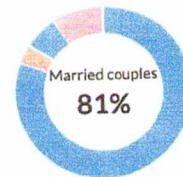

Families

Households

452

Number of households

Muskegon County: 66,064

Michigan: 3,980,408

2.5

Persons per household

a little less than the figure in Muskegon County: 2.5

about the same as the figure in Michigan: 2.5

Population by household type

Married couples
Male householder
Female householder
Non-family

Show data / Embed

Marital status

Married
Single

* Universe: Population 15 years and over

Show data / Embed

† Margin of error is at least 10 percent of the total value. Take care with this statistic.

Marital status, by sex

Show data / Embed