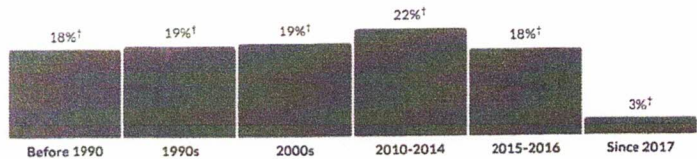

Show data / Embed

Types of structure

Single unit
Multi-unit
Mobile home
Boat, RV, van, etc.

Show data / Embed

Year moved in, by percentage of population

Show data / Embed

Value

† Margin of error is at least 10 percent of the total value. Take care with this statistic.

\$184,300
Median value of owner-occupied housing units

about 1.5 times the amount in Muskegon County: \$126,400
about 10 percent higher than the amount in Michigan: \$162,600

Value of owner-occupied housing units