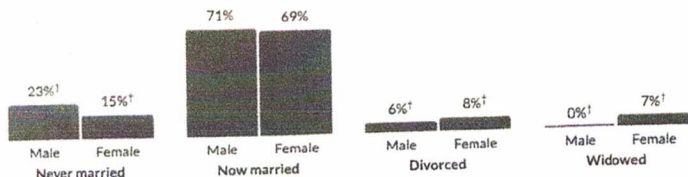

a little less than the figure in Muskegon County: 2.5

about the same as the figure in Michigan: 2.5

Population by household type

Married couples
Male householder
Female householder
Non-family

Show data / Embed

Marital status

Married
Single

* Universe: Population 15 years and over

Show data / Embed

† Margin of error is at least 10 percent of the total value. Take care with this statistic.

Marital status, by sex

Show data / Embed

Fertility

0.5%

Women 15-50 who gave birth during past year

about 10 percent of the rate in Muskegon County: 5.2%†

about 10 percent of the rate in Michigan: 5.3%

Women who gave birth during past year, by age group

* Universe: Women 15 to 50 years

Show data / Embed

† Margin of error is at least 10 percent of the total value. Take care with this statistic.

Housing

† Margin of error is at least 10 percent of the total value. Take care with this statistic.