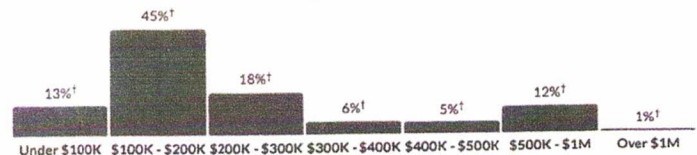

Show data / Embed

Types of structure

Single unit
Multi-unit
Mobile home
Boat, RV, van, etc.

Show data / Embed

Year moved in, by percentage of population

Show data / Embed

Value

† Margin of error is at least 10 percent of the total value. Take care with this statistic.

\$184,300
Median value of owner-occupied housing units

about 1.5 times the amount in Muskegon County: \$126,400
about 10 percent higher than the amount in Michigan: \$162,600

Value of owner-occupied housing units