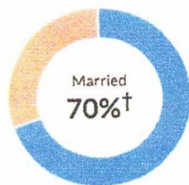

a little less than the figure in Muskegon County: 2.5

about the same as the figure in Michigan: 2.5

Population by household type

Married couples
Male householder
Female householder
Non-family

Show data / Embed

Marital status

Married
Single

* Universe: Population 15 years and over

Show data / Embed

† Margin of error is at least 10 percent of the total value. Take care with this statistic.

Marital status, by sex

Show data / Embed