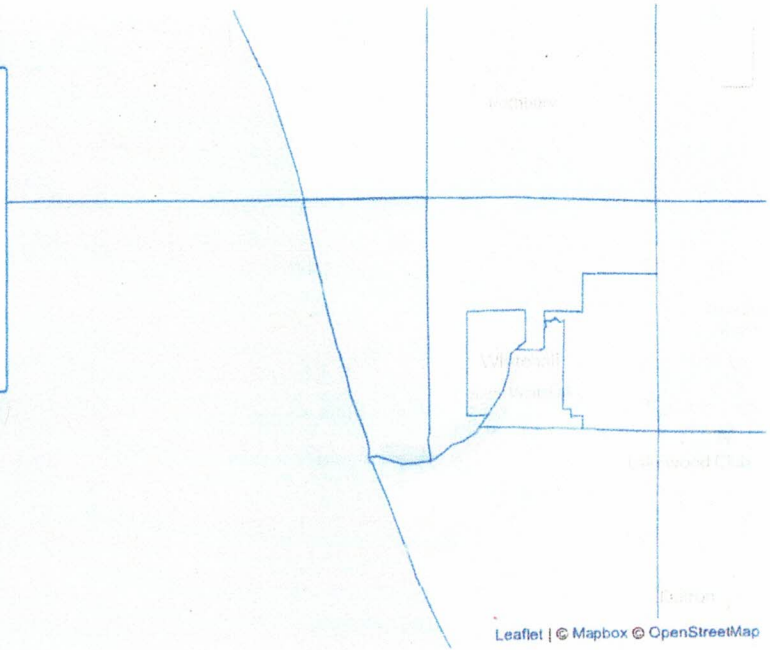

White River township, Muskegon County, MI

County Subdivision in: [Muskegon County, MI](#), [Michigan](#), [United States](#)

1,119

Population

15.8 square miles

70.7 people per square mile

Census data: ACS 2020 5-year unless noted