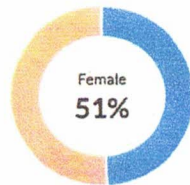

Leaflet | © Mapbox © OpenStreetMap

Find data for this place Search by table or column name...

Hover for margins of error and contextual data.

Demographics

Age

53.5

Median age

about 1.4 times the figure in Muskegon County: 39.3

about 1.3 times the figure in Michigan: 39.8

† Margin of error is at least 10 percent of the total value. Take care with this statistic.

Population by age range

Show data / Embed

Population by age category

Under 18 65 and over

Show data / Embed

† Margin of error is at least 10 percent of the total value. Take care with this statistic.

Sex

Male Female

Show data / Embed

Race & Ethnicity

* Hispanic includes respondents of any race. Other categories are non-Hispanic.