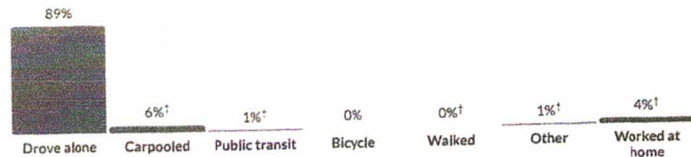

about one-quarter of the rate in Muskegon County: 14.1%

about one-quarter of the rate in Michigan: 13.7%

Children (Under 18)

Poverty
Non-poverty

Show data / Embed

Seniors (65 and over)

Poverty
Non-poverty

Show data / Embed

† Margin of error is at least 10 percent of the total value. Take care with this statistic.

Transportation to work

27.5 minutes

Mean travel time to work

about 25 percent higher than the figure in Muskegon County: 21.9

about 10 percent higher than the figure in Michigan: 24.6

Means of transportation to work

* Universe: Workers 16 years and over

Show data / Embed

† Margin of error is at least 10 percent of the total value. Take care with this statistic.