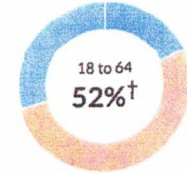

Leaflet | © Mapbox © OpenStreetMap

Find data for this place Search by table or column name...

Hover for margins of error and contextual data.

Demographics

Age

53.5

Median age

about 1.4 times the figure in Muskegon County: 39.3

about 1.3 times the figure in Michigan: 39.8

† Margin of error is at least 10 percent of the total value. Take care with this statistic.

Population by age range

Show data / Embed

Population by age category

Under 18 65 and over

Show data / Embed

† Margin of error is at least 10 percent of the total value. Take care with this statistic.

Sex

Male Female

Show data / Embed

Race & Ethnicity

* Hispanic includes respondents of any race. Other categories are non-Hispanic.