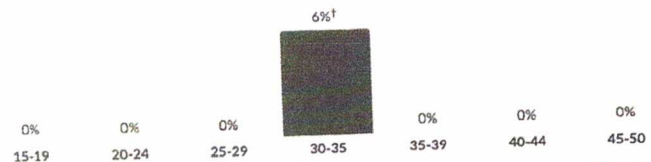

a little less than the figure in Muskegon County: 2.5

about the same as the figure in Michigan: 2.5

Population by household type

Married couples
Male householder
Female householder
Non-family

Show data / Embed

Marital status

Married
Single

* Universe: Population 15 years and over

Show data / Embed

† Margin of error is at least 10 percent of the total value. Take care with this statistic.

Marital status, by sex

Show data / Embed

Fertility

0.5%

Women 15-50 who gave birth during past year

about 10 percent of the rate in Muskegon County: 5.2%†

about 10 percent of the rate in Michigan: 5.3%

Women who gave birth during past year, by age group

* Universe: Women 15 to 50 years

Show data / Embed

† Margin of error is at least 10 percent of the total value. Take care with this statistic.

Housing

† Margin of error is at least 10 percent of the total value. Take care with this statistic.