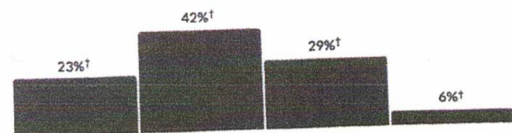

Under 18 65 and over

Show data / Embed

† Margin of error is at least 10 percent of the total value. Take care with this statistic.

Sex

Male Female

Show data / Embed

Race & Ethnicity

* Hispanic includes respondents of any race. Other categories are non-Hispanic.

Show data / Embed

Economics

Income

\$37,998

Per capita income

about 1.4 times the amount in Muskegon County: \$26,655

† Margin of error is at least 10 percent of the total value. Take care with this statistic.

\$76,875

Median household income

about 1.4 times the amount in Muskegon County: \$53,478

Household income

about 20 percent higher than the amount in Michigan: \$32,854

about 1.3 times the amount in Michigan: \$59,234