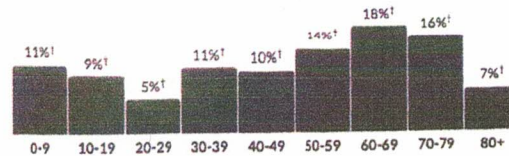

Leaflet | © Mapbox © OpenStreetMap

Find data for this place Search by table or column name...

Hover for margins of error and contextual data.

Demographics

Age

53.5

Median age

about 1.4 times the figure in Muskegon County: 39.3

about 1.3 times the figure in Michigan: 39.8

† Margin of error is at least 10 percent of the total value. Take care with this statistic.

Population by age range

Show data / Embed

Population by age category