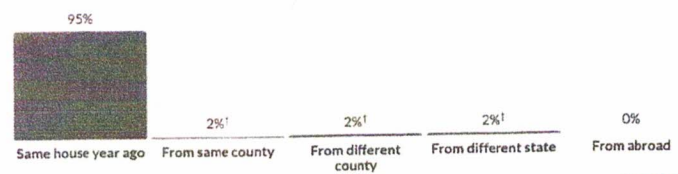

Population migration since previous year

Show data / Embed

Social

† Margin of error is at least 10 percent of the total value. Take care with this statistic.

Educational attainment

97.1%
High school grad or higher

a little higher than the rate in Muskegon County: 91.4%
a little higher than the rate in Michigan: 91.3%

36.8%
Bachelor's degree or higher

nearly double the rate in Muskegon County: 19.7%
about 25 percent higher than the rate in Michigan: 30%